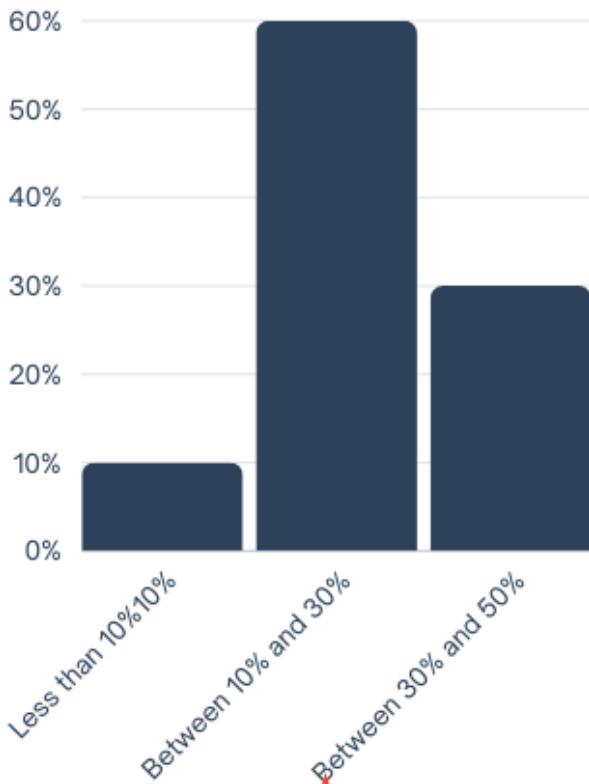

Cofinancé par l'Union européenne

Erasmus+ Enrichit les vies, ouvre les esprits.

Inclusion Olympics

Survey results - France

Online disability surveys in May 2024

The % of disabled people in the European Union

60% of respondents believe that around a third of Europeans have a disability